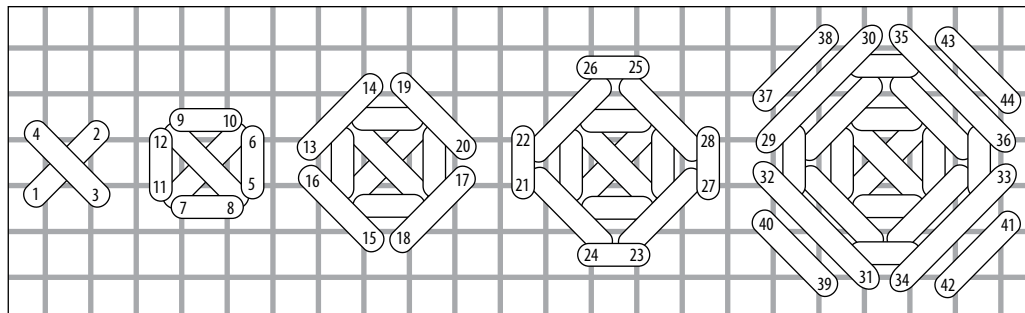

RICARDO'S ROSES

Color Key and Stitch Diagram Corrections

Color 963 - Medium Gray is listed incorrectly as 693

Color 965 - Dark Gray is listed incorrectly as 695

Roses 9 and 10 should be worked in Color 229 - Shades of Wine (NOT 159 - Cherry Wood)

Rose 9
 Legs A-D in 693, Gold
 Legs 1 - 48 in 229, Shades of Wine

Rose 10
 Legs 1-12 in 693, Gold
 Legs 13 - 44 in 159, Shades of Wine