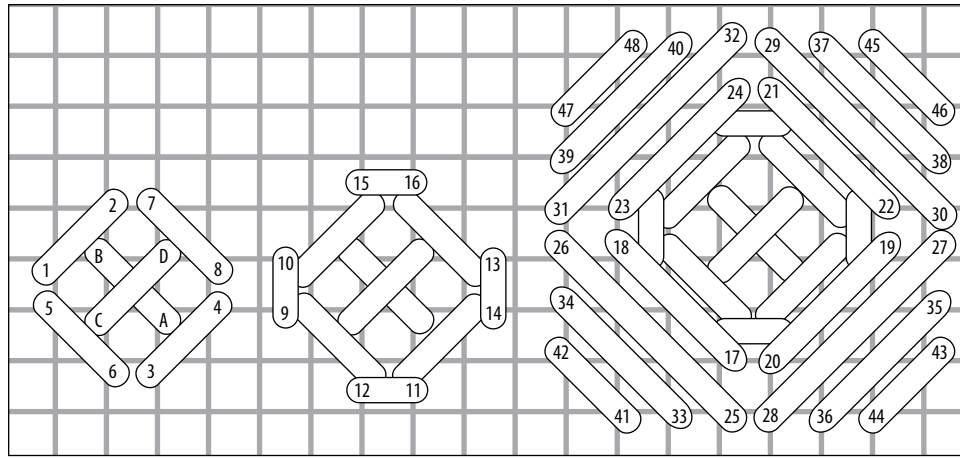

RICARDO'S ROSES

Color Key and Stitch Diagram Corrections

Color 963 - Medium Gray is listed incorrectly as 693

Color 965 - Dark Gray is listed incorrectly as 695

Roses 9 and 10 should be worked in Color 229 - Shades of Wine (NOT 159 - Cherry Wood)

Rose 9
 Legs A-D in 693, Gold
 Legs 1 - 48 in 229, Shades of Wine

Rose 10
 Legs 1-12 in 693, Gold
 Legs 13 - 44 in 159, Shades of Wine